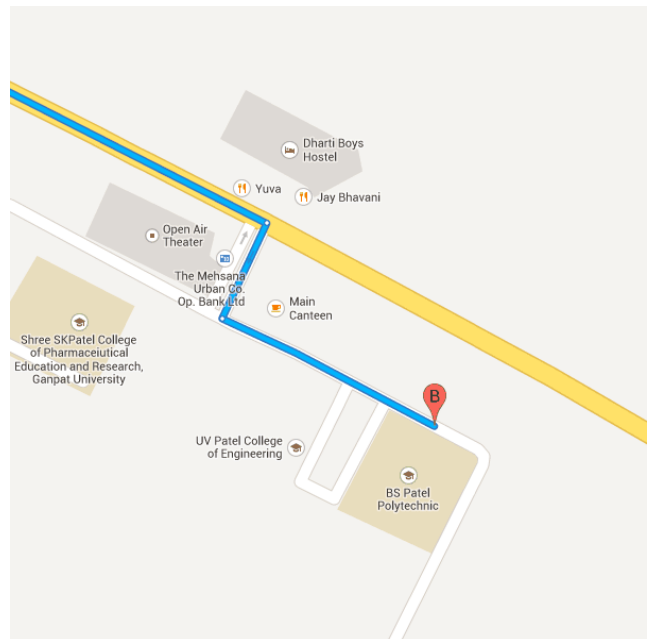

Follow GJ SH 55 and GJ SH 73

12.7 km / 16 min

6. Turn **right** onto GJ SH 19/GJ SH 41/GJ SH 55

 Continue to follow GJ SH 55

 Go through 1 roundabout

7.3 km

7. At the roundabout, take the **3rd** exit onto GJ SH 217/GJ SH 73

500 m

8. Sharp **right** to stay on GJ SH 217/GJ SH 73

 Continue to follow GJ SH 73

4.9 km

Drive to your destination

9. Turn **right**

110 m

10. Turn **left**

250 m

 Gujarat State Highway 73
Gujarat 384001, India

These directions are for planning purposes only. You may find that construction projects, traffic, weather, or other events may cause conditions to differ from the map results, and you should plan your route accordingly. You must obey all signs or notices regarding your route.