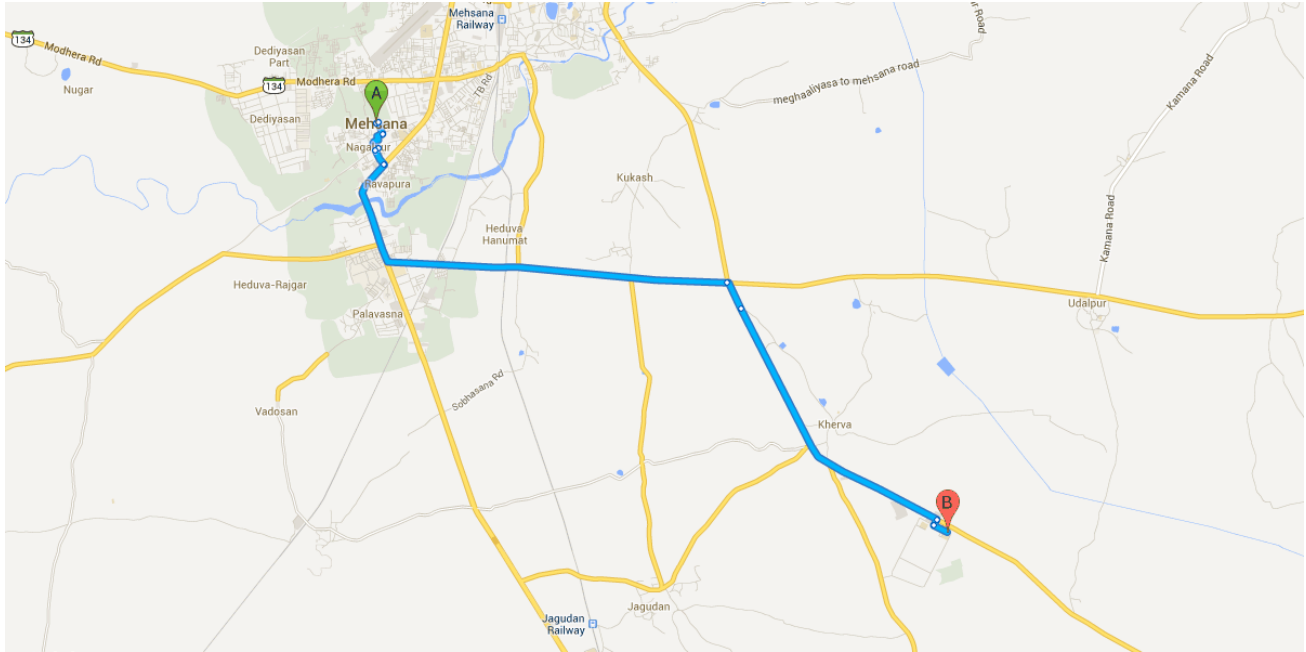

Drive 14.0 km, 22 min

Directions from Mehsana, Gujarat to Gujarat State Highway 73

A Mehsana, Gujarat
India

Continue to GJ SH 19/GJ SH 41/GJ SH 55

- 1.0 km / 4 min
- 1. Head **northeast** 43 m
- 2. Take the 2nd **right** 200 m
- 3. Take the 2nd **right** toward GJ SH 19/GJ SH 41/GJ SH 55 400 m
- 4. Sharp **right** toward GJ SH 19/GJ SH 41/GJ SH 55 62 m
- 5. Take the 1st **left** toward GJ SH 19/GJ SH 41/GJ SH 55 280 m

Follow GJ SH 55 and GJ SH 73

12.7 km / 16 min

6. Turn **right** onto GJ SH 19/GJ SH 41/GJ SH 55

 Continue to follow GJ SH 55

 Go through 1 roundabout

7.3 km

7. At the roundabout, take the **3rd** exit onto GJ SH 217/GJ SH 73

500 m

8. Sharp **right** to stay on GJ SH 217/GJ SH 73

 Continue to follow GJ SH 73

4.9 km

Drive to your destination

9. Turn **right**

110 m

10. Turn **left**

250 m

 Gujarat State Highway 73
Gujarat 384001, India

These directions are for planning purposes only. You may find that construction projects, traffic, weather, or other events may cause conditions to differ from the map results, and you should plan your route accordingly. You must obey all signs or notices regarding your route.