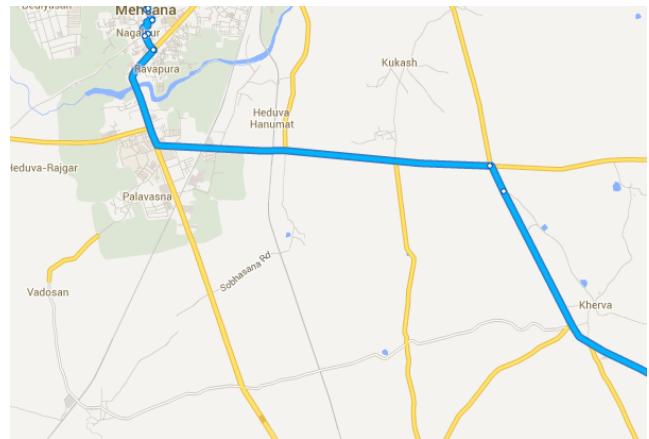

Drive 14.0 km, 22 min

Directions from Mehsana, Gujarat to Gujarat State Highway 73

A Mehsana, Gujarat
India

Continue to GJ SH 19/GJ SH 41/GJ SH 55

- 1.0 km / 4 min
- 1. Head **northeast** 43 m
- 2. Take the 2nd **right** 200 m
- 3. Take the 2nd **right** toward GJ SH 19/GJ SH 41/GJ SH 55 400 m
- 4. Sharp **right** toward GJ SH 19/GJ SH 41/GJ SH 55 62 m
- 5. Take the 1st **left** toward GJ SH 19/GJ SH 41/GJ SH 55 280 m

Follow GJ SH 55 and GJ SH 73

12.7 km / 16 min

6. Turn **right** onto GJ SH 19/GJ SH 41/GJ SH 55

 Continue to follow GJ SH 55

 Go through 1 roundabout

7.3 km

7. At the roundabout, take the **3rd** exit onto GJ SH 217/GJ SH 73

500 m

8. Sharp **right** to stay on GJ SH 217/GJ SH 73

 Continue to follow GJ SH 73

4.9 km

Drive to your destination

9. Turn **right**

110 m

10. Turn **left**