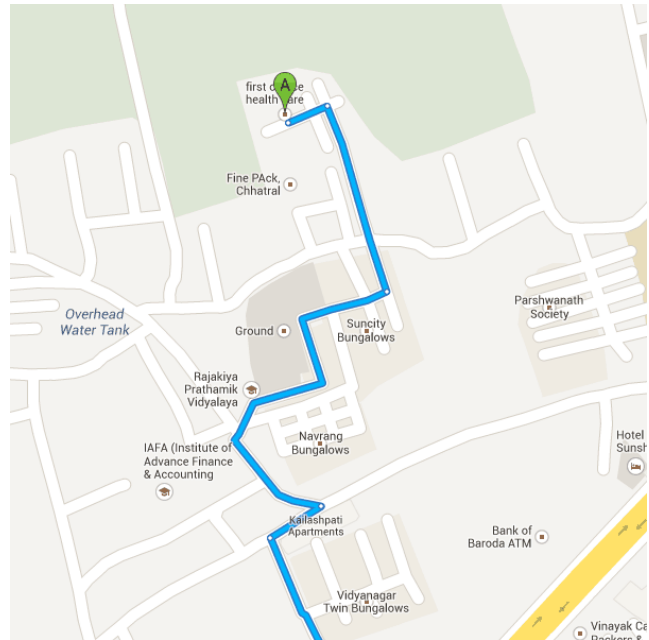

Drive 14.0 km, 22 min

Directions from Mehsana, Gujarat to Gujarat State Highway 73

A Mehsana, Gujarat
India

Continue to GJ SH 19/GJ SH 41/GJ SH 55

- 1.0 km / 4 min
- 1. Head **northeast** 43 m
- 2. Take the 2nd **right** 200 m
- 3. Take the 2nd **right** toward GJ SH 19/GJ SH 41/GJ SH 55 400 m
- 4. Sharp **right** toward GJ SH 19/GJ SH 41/GJ SH 55 62 m
- 5. Take the 1st **left** toward GJ SH 19/GJ SH 41/GJ SH 55 280 m

Follow GJ SH 55 and GJ SH 73

12.7 km / 16 min

6. Turn **right** onto GJ SH 19/GJ SH 41/GJ SH 55

 Continue to follow GJ SH 55

 Go through 1 roundabout

7.3 km

7. At the roundabout, take the **3rd** exit onto GJ SH 217/GJ SH 73

500 m

8. Sharp **right** to stay on GJ SH 217/GJ SH 73

 Continue to follow GJ SH 73

4.9 km

Drive to your destination

9. Turn **right**

110 m

10. Turn **left**

250 m

 Gujarat State Highway 73
Gujarat 384001, India

These directions are for planning purposes only. You may find that construction projects, traffic, weather, or other events may cause conditions to differ from the map results, and you should plan your route accordingly. You must obey all signs or notices regarding your route.